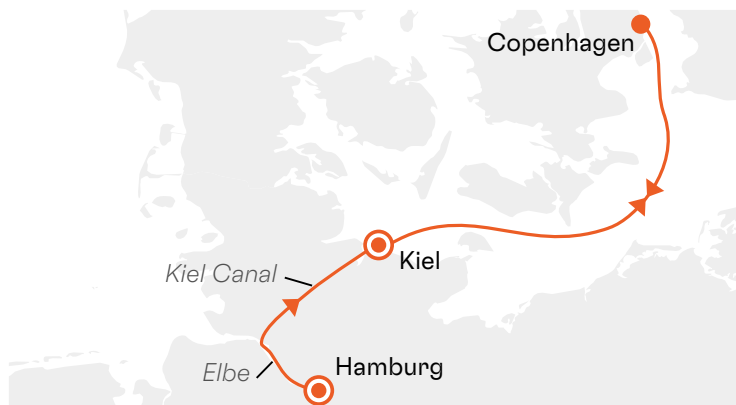

*On the cruise-only price, double occupancy. Limited offer, valid from 01 - 31 Mar 2026, cannot be combined with other discounts, only for new bookings.

Availability and pricing as well as services are subject to change without notice.

Hapag-Lloyd Cruises, a TUI Cruises GmbH company,
Heidenkampsweg 58, 20097 Hamburg, Germany