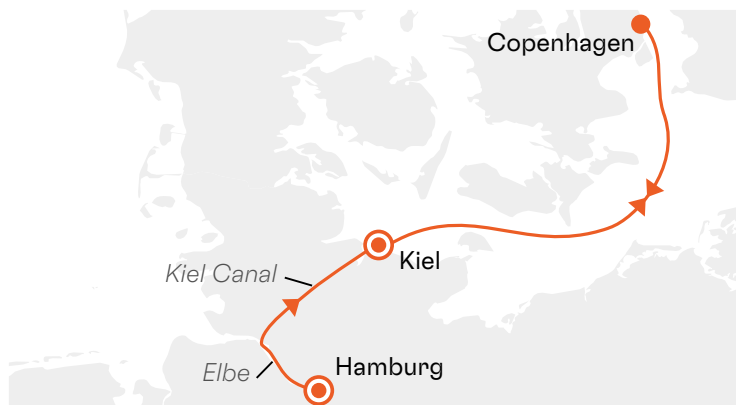

*On the cruise-only price, double occupancy. Limited offer, valid from 01 - 31 Mar 2026, cannot be combined with other discounts, only for new bookings.

Availability and pricing as well as services are subject to change without notice.

Hapag-Lloyd Cruises, a TUI Cruises GmbH company,
Heidenkampsweg 58, 20097 Hamburg, Germany